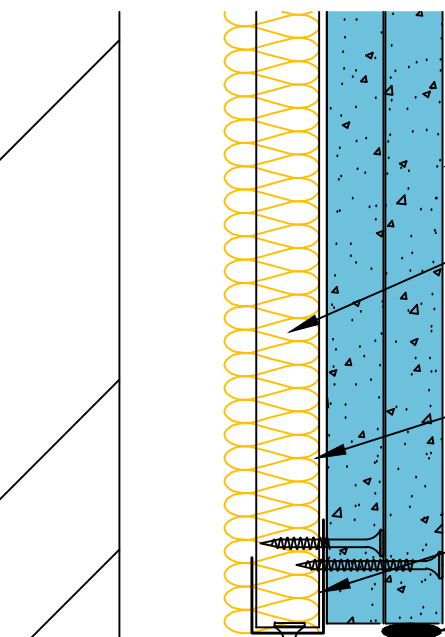

Fixing Brackets at 800mm centres
 AH185 = 75mm Leg
 AH186 = 125mm Leg
 AH175 = 175mm Leg

SPEEDLINE Drywall Screws

2x15mm British Gypsum Gyproc SoundBloc F

25mm APR

SPEEDLINE SWL507 Wall Liner at 600mm centres

SPEEDLINE SWL60 Perimeter Track Fixed to Floor at 600mm centres with suitable fixing

SPEEDLINE Intumescent Sealant

CDR No: DATE: 22/10/19 Details to be read in conjunction with project specification guidelines

WALL LINING SYSTEM - WL507-B-60F(25)

All performance data and system specifications are for systems constructed with materials & components as shown. The inclusion or substitution of any other manufacturers materials or components could invalidate test data and system performance and permission must be given in writing by SIG PLC.